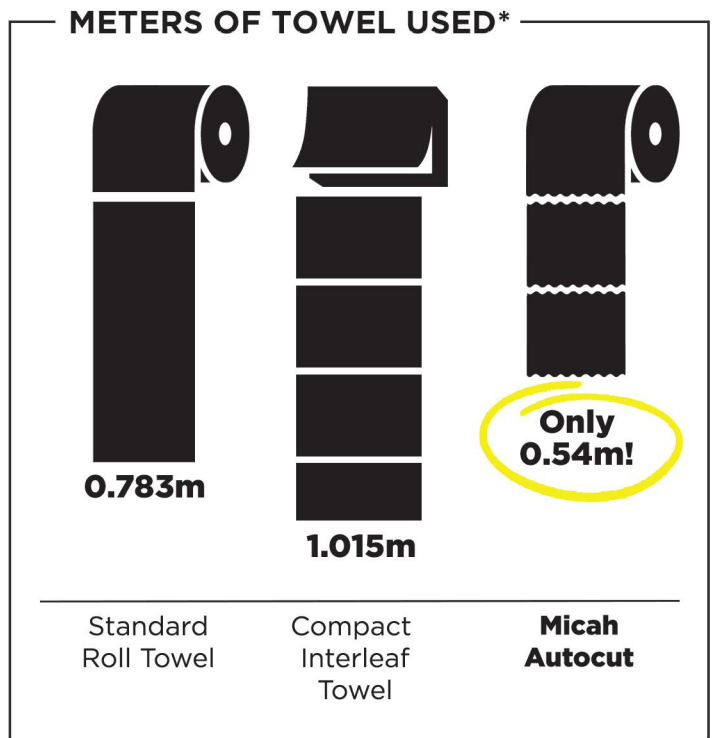

Consumption Research.

14-16 Croft Crescent, Toowoomba QLD 4350, Australia

☎ 07 4613 4455 or 07 3333 1617 🖨 07 4613 5577 ✉ sales@exd.net.au

www.executivedistributors.com.au