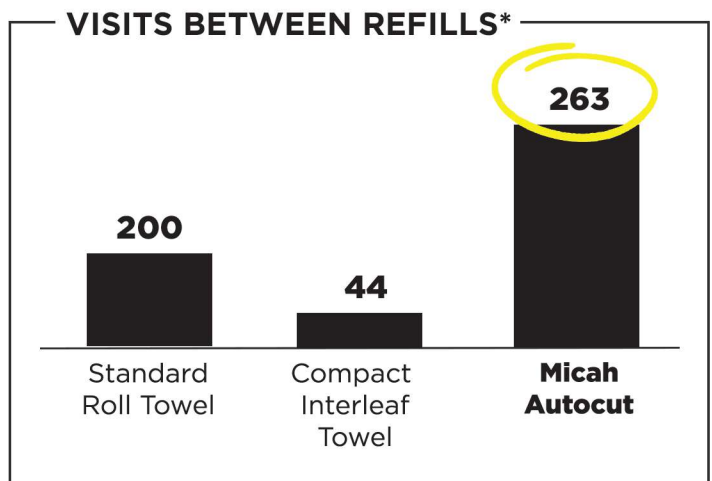

Consumption Research.

14-16 Croft Crescent, Toowoomba QLD 4350, Australia

☎ 07 4613 4455 or 07 3333 1617 🖨 07 4613 5577 ✉ sales@exd.net.au

www.executivedistributors.com.au